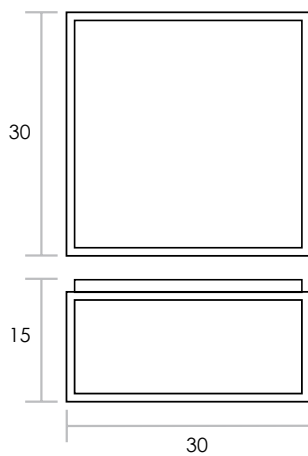

Drake Coffee Table

WOOD → Macassar Ebony or Zebrano
BASE → Stainless Steel

A sculptural coffee table constructed with a stainless steel base and choice of exotic veneer or lacquer.