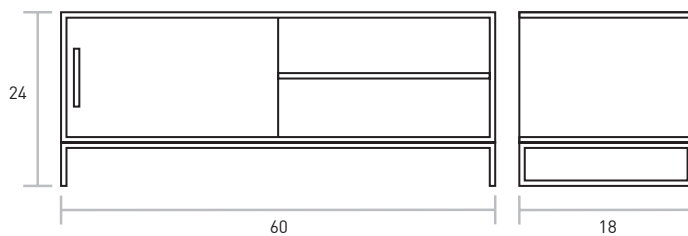

Bathurst Media Stand

FINISH → Walnut
BASE → Stainless Steel

An elegant design for your entertainment room. The sliding door can be moved to reveal or hide your electronic components. Stash your stuff in the self-closing drawers. Component shelf is adjustable.