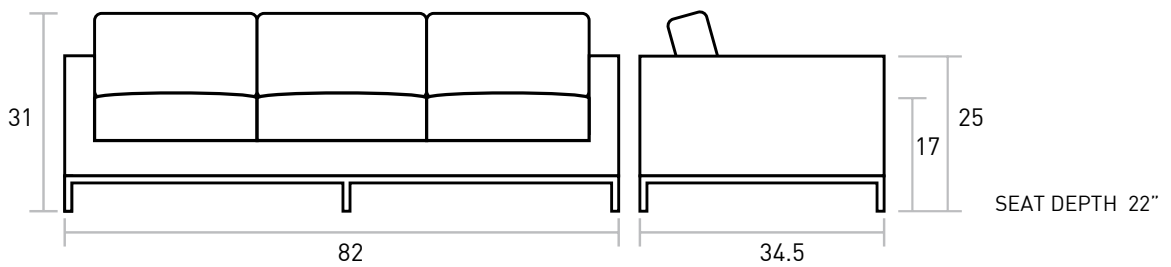

# Trudeau Sofa

**UPHOLSTERY** → Fabric or Leather

**BASE** → Stainless Steel

This simple three-over-three sofa has slender arms with down and feather cushions for uncomplicated comfort. Available in fabric or leather upholstery.