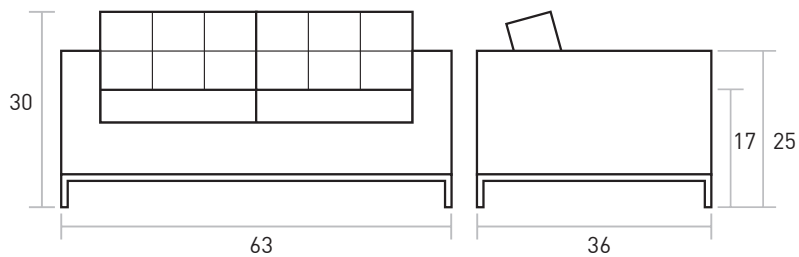

Jane Loveseat

COLLECTION → Essentials
UPHOLSTERY → Fabric
BASE → Stainless Steel

A 2-seater version of the classic Jane Sofa, with tufted cushions and a stainless steel perimeter base.