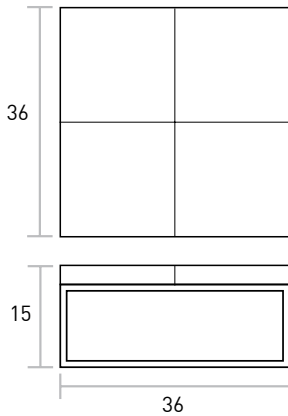

Nicole Ottoman

UPHOLSTERY → Leather
BASE → Stainless Steel

Top-stitched, blind-tufted leather upholstery sits atop a stainless steel perimeter base.