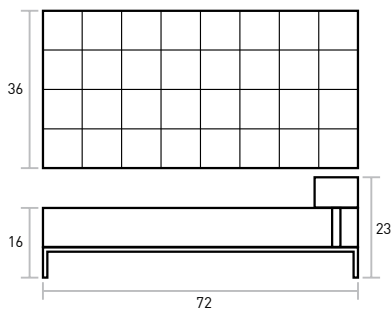

George Daybed

UPHOLSTERY → Leather
BASE → Stainless Steel

Blind-tufted daybed with a stainless steel base. The square headroll fastens with a velcro closure.